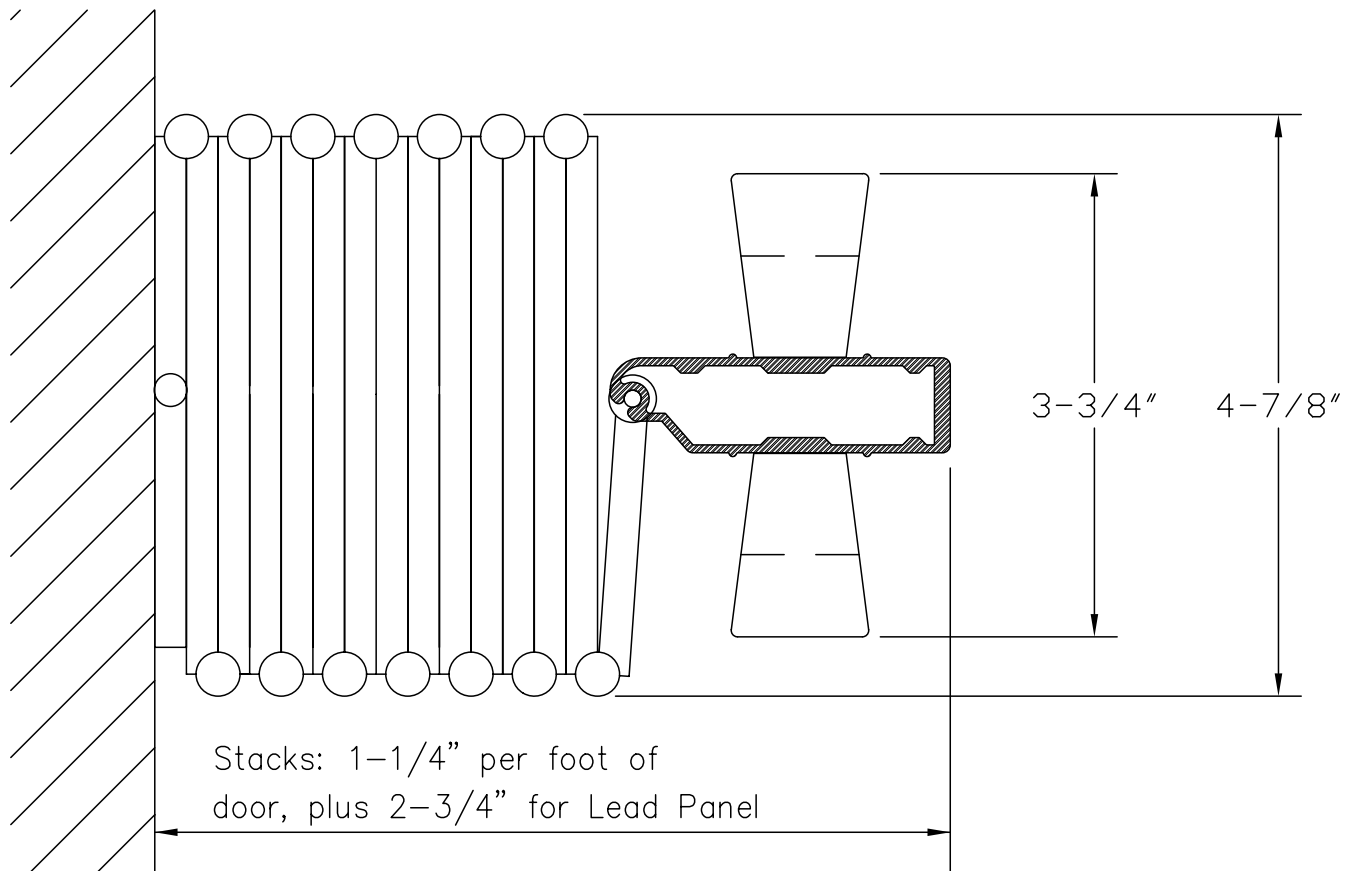

Stack Dimensions

Woodfold Manufacturing, Inc.
PO Box 346 Forest Grove OR 97116
<http://www.woodfold.com>

CAD STD M240

○ STACK DIMENSIONS — MODEL 240