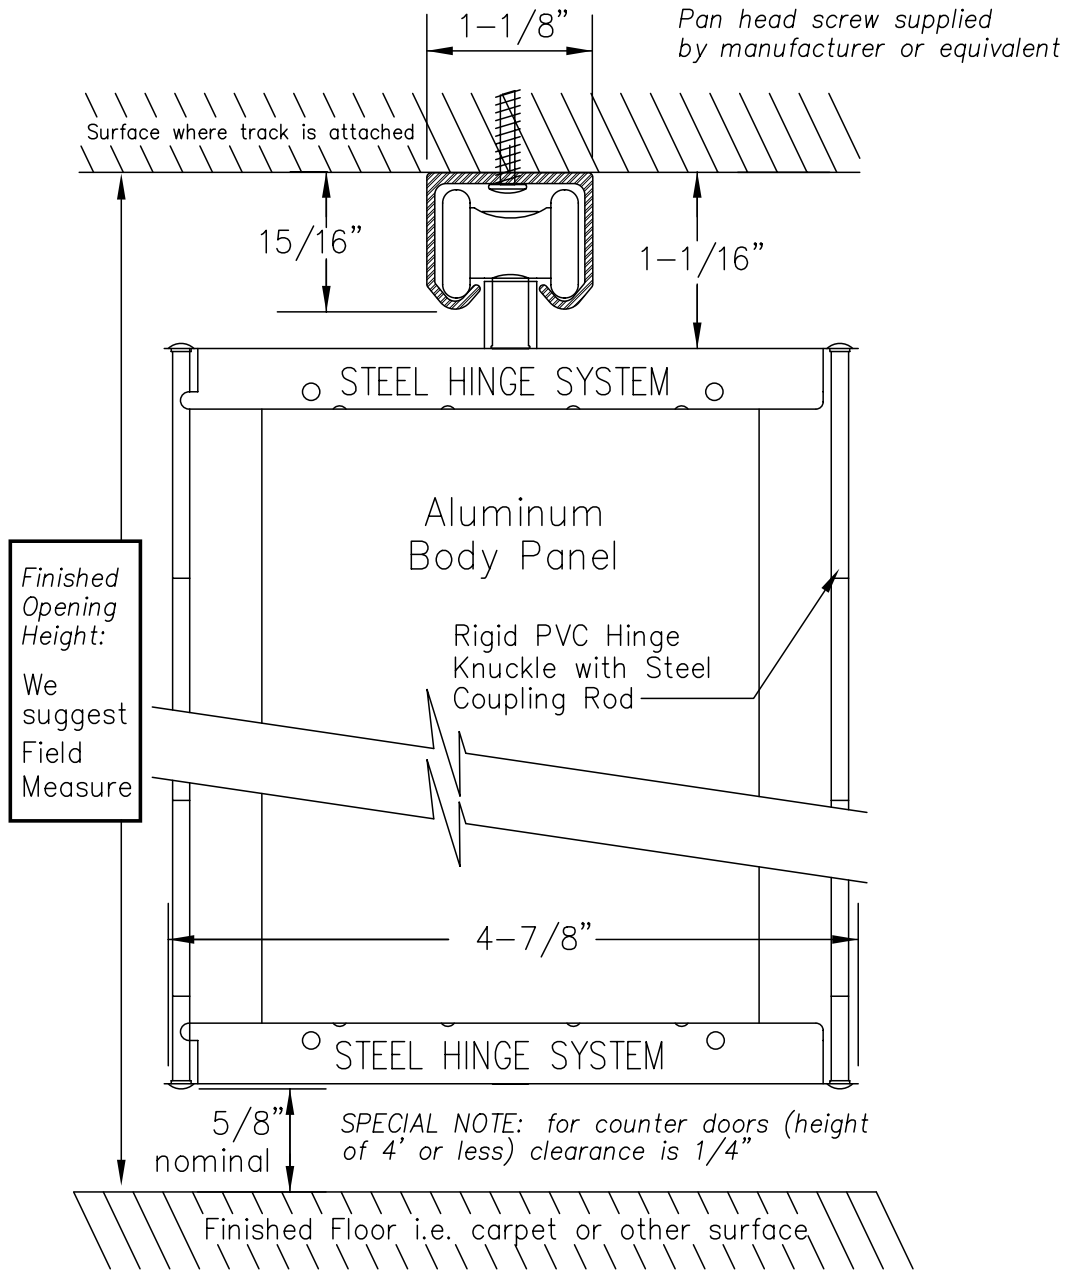

# Surface Track

Woodfold Manufacturing, Inc.  
PO Box 346 Forest Grove OR 97116  
<http://www.woodfold.com>

CAD SRTK-740

○ SURFACE TRACK — MODEL 740