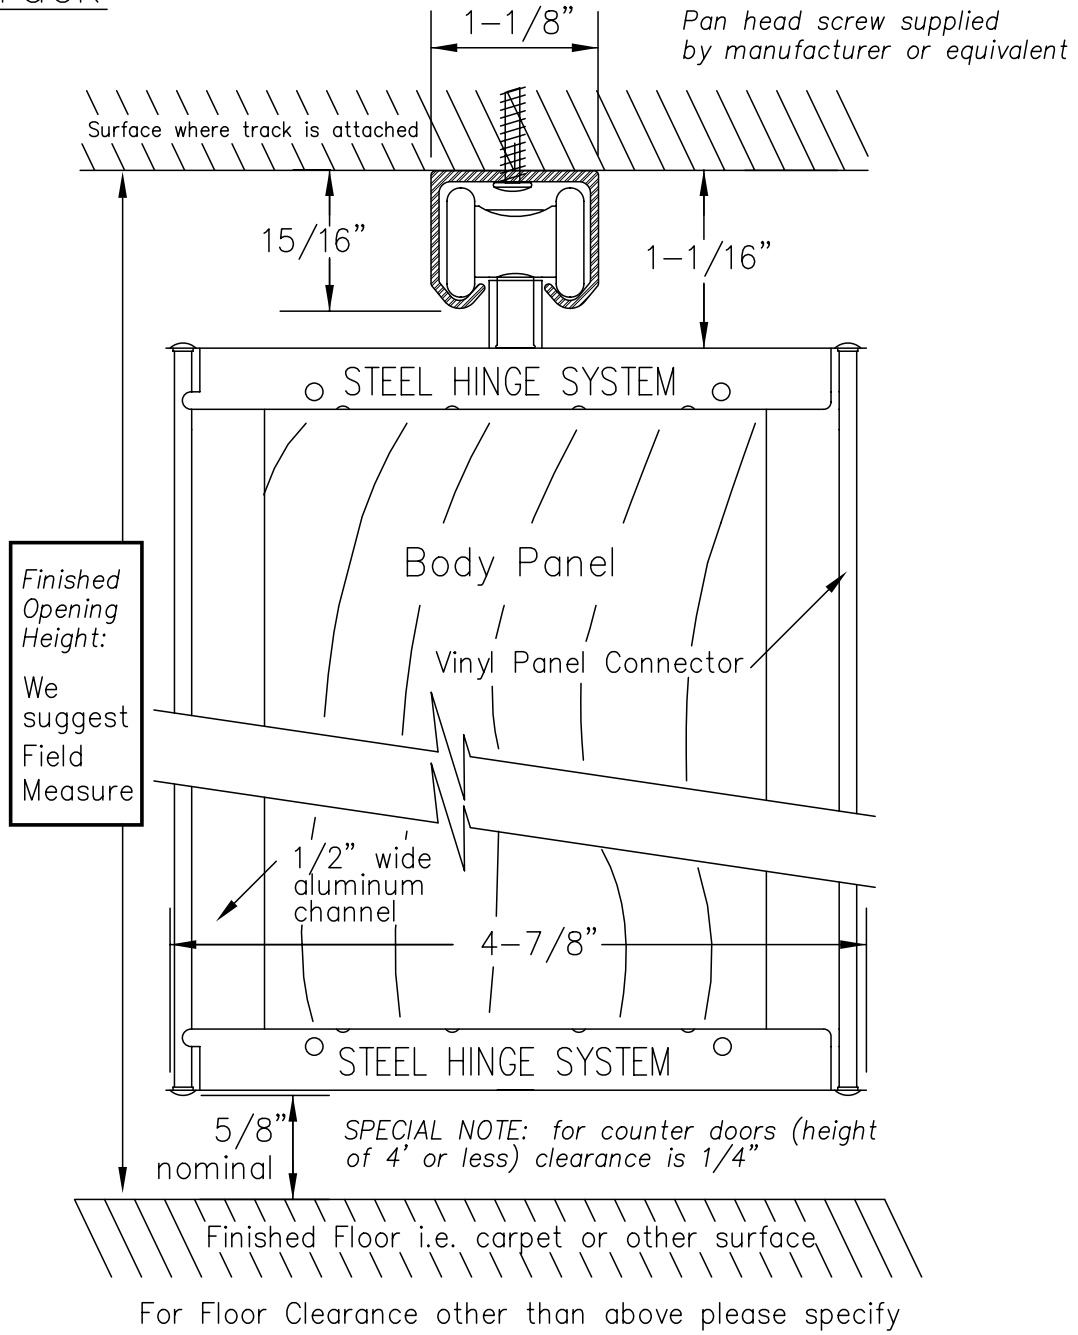

# Surface Track

Woodfold Manufacturing, Inc.  
 PO Box 346 Forest Grove OR 97116  
<http://www.woodfold.com>

CAD SRTK-440

SURFACE TRACK — MODEL 440