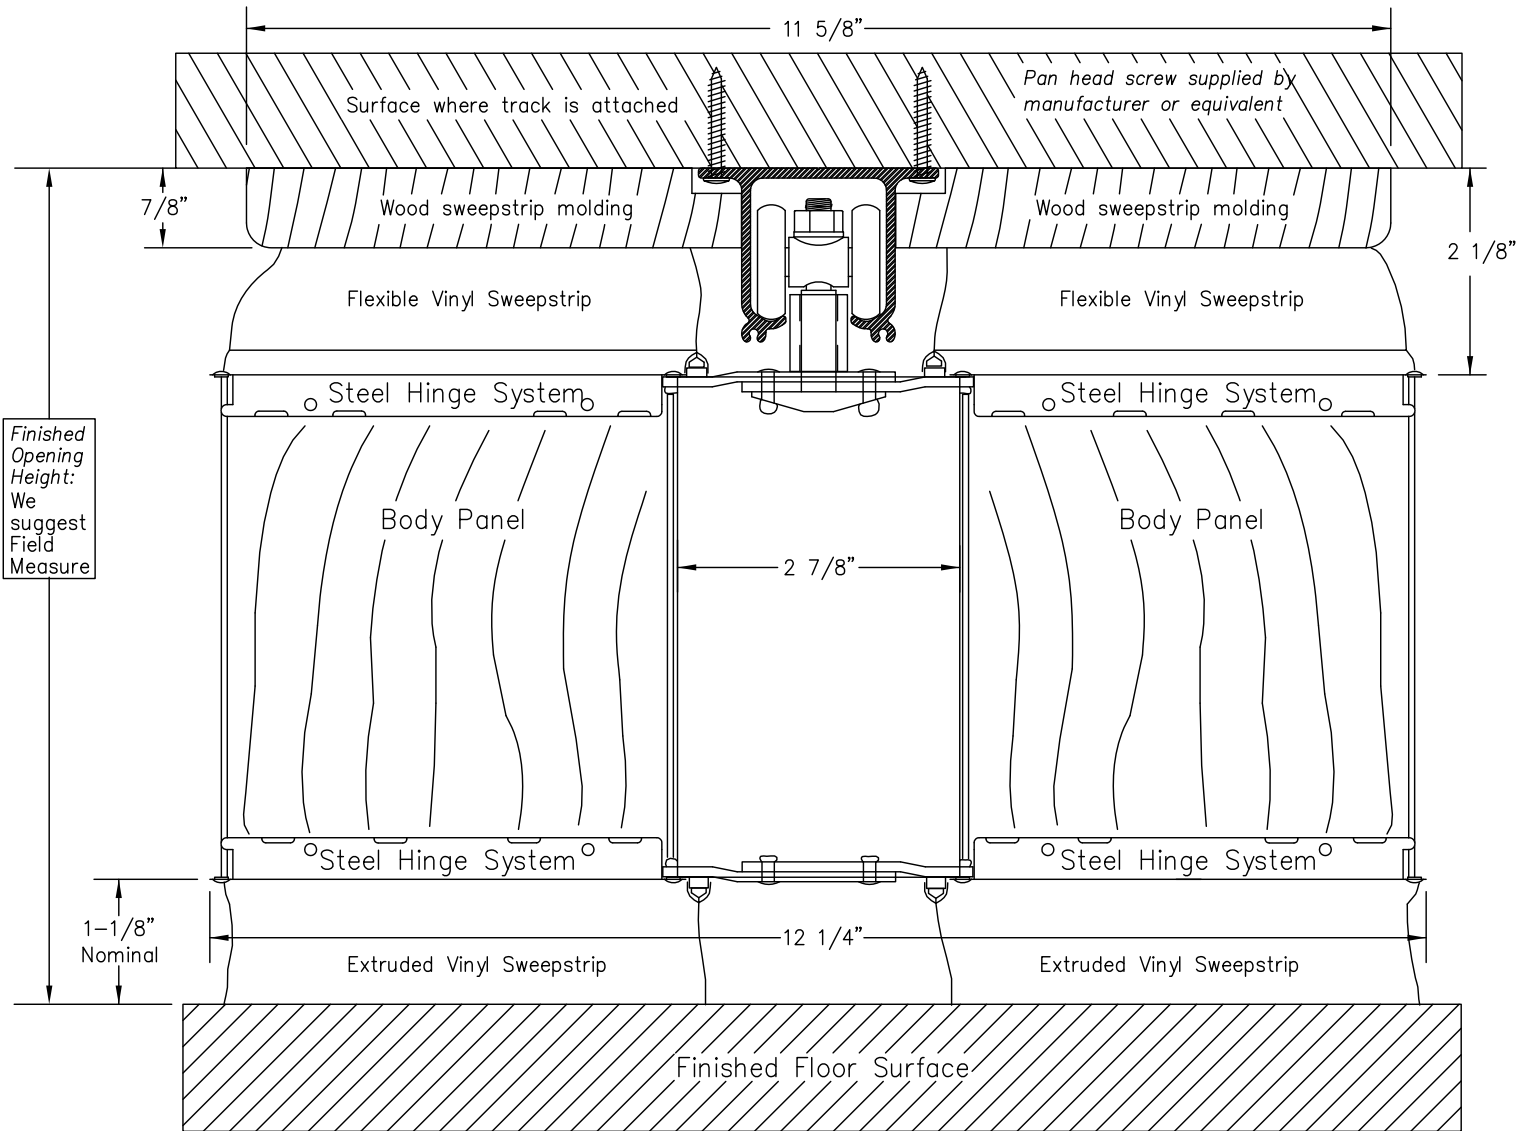

Surface Track

Finished Opening Height:
We suggest Field Measure

Woodfold Manufacturing, Inc.
PO Box 346 Forest Grove OR 97116
<http://www.woodfold.com>

CAD SRTK3300

○ SURFACE TRACK — MODEL 3300