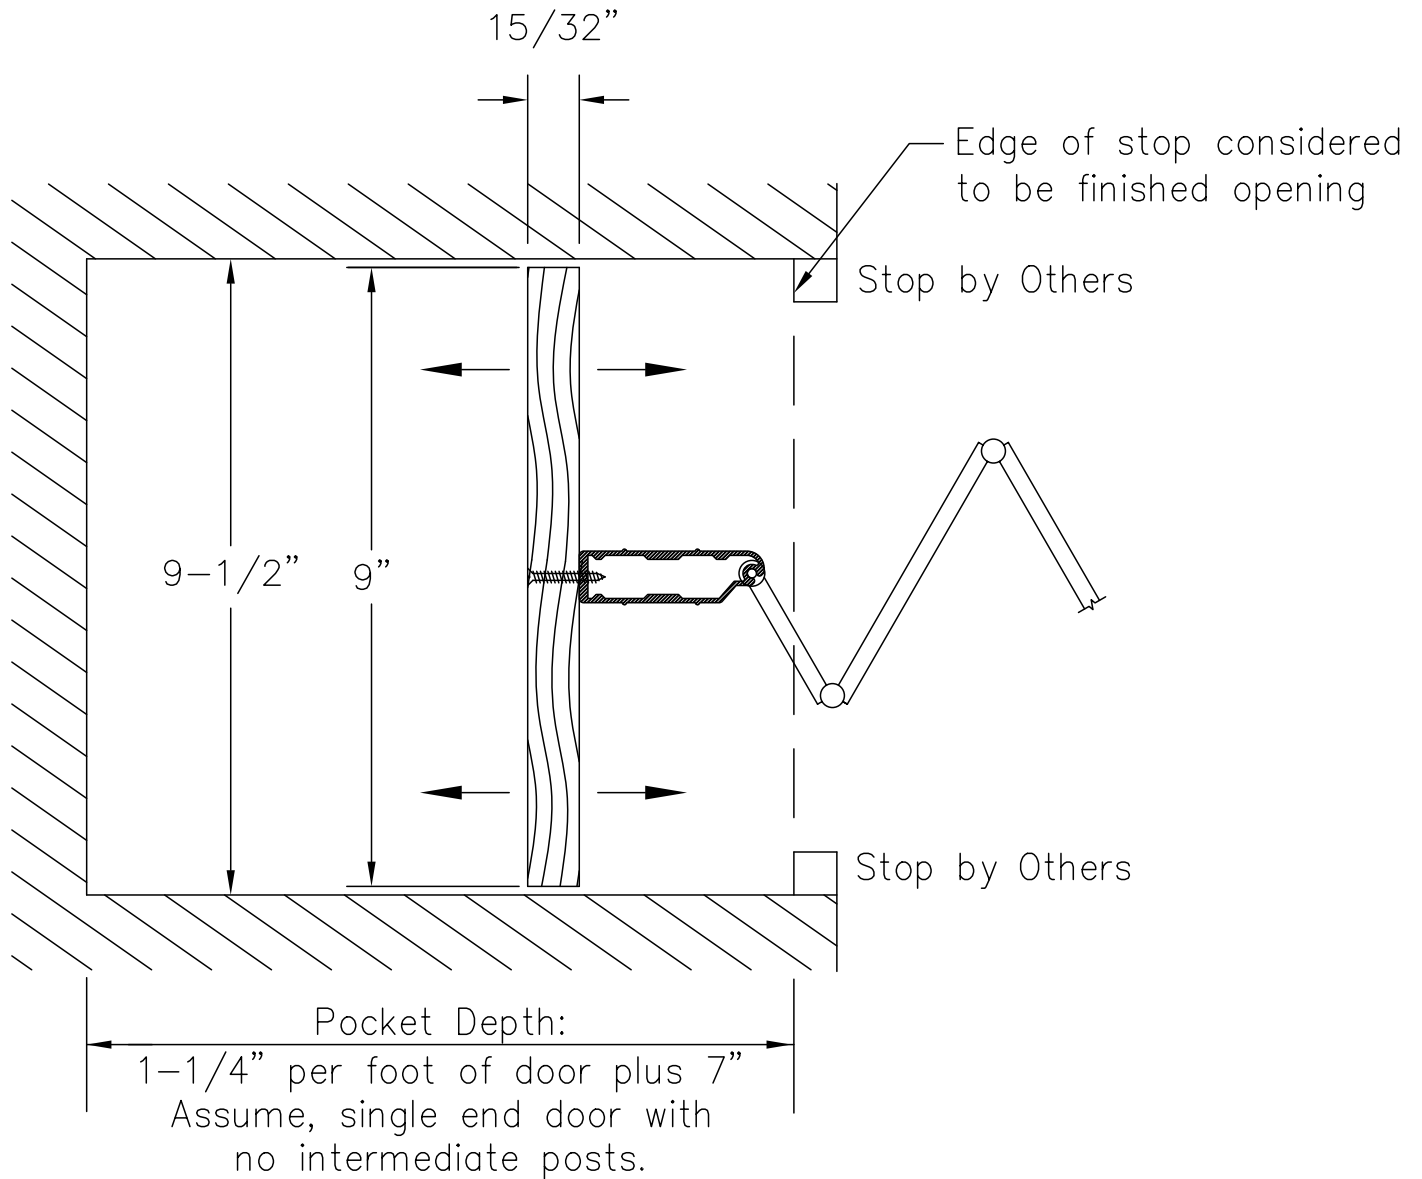

# Sliding Jamb Option

Woodfold Manufacturing, Inc.  
PO Box 346 Forest Grove OR 97116  
<http://www.woodfold.com>

CAD SJO-740

○ SLIDING JAMB OPTIONS — MODEL 740