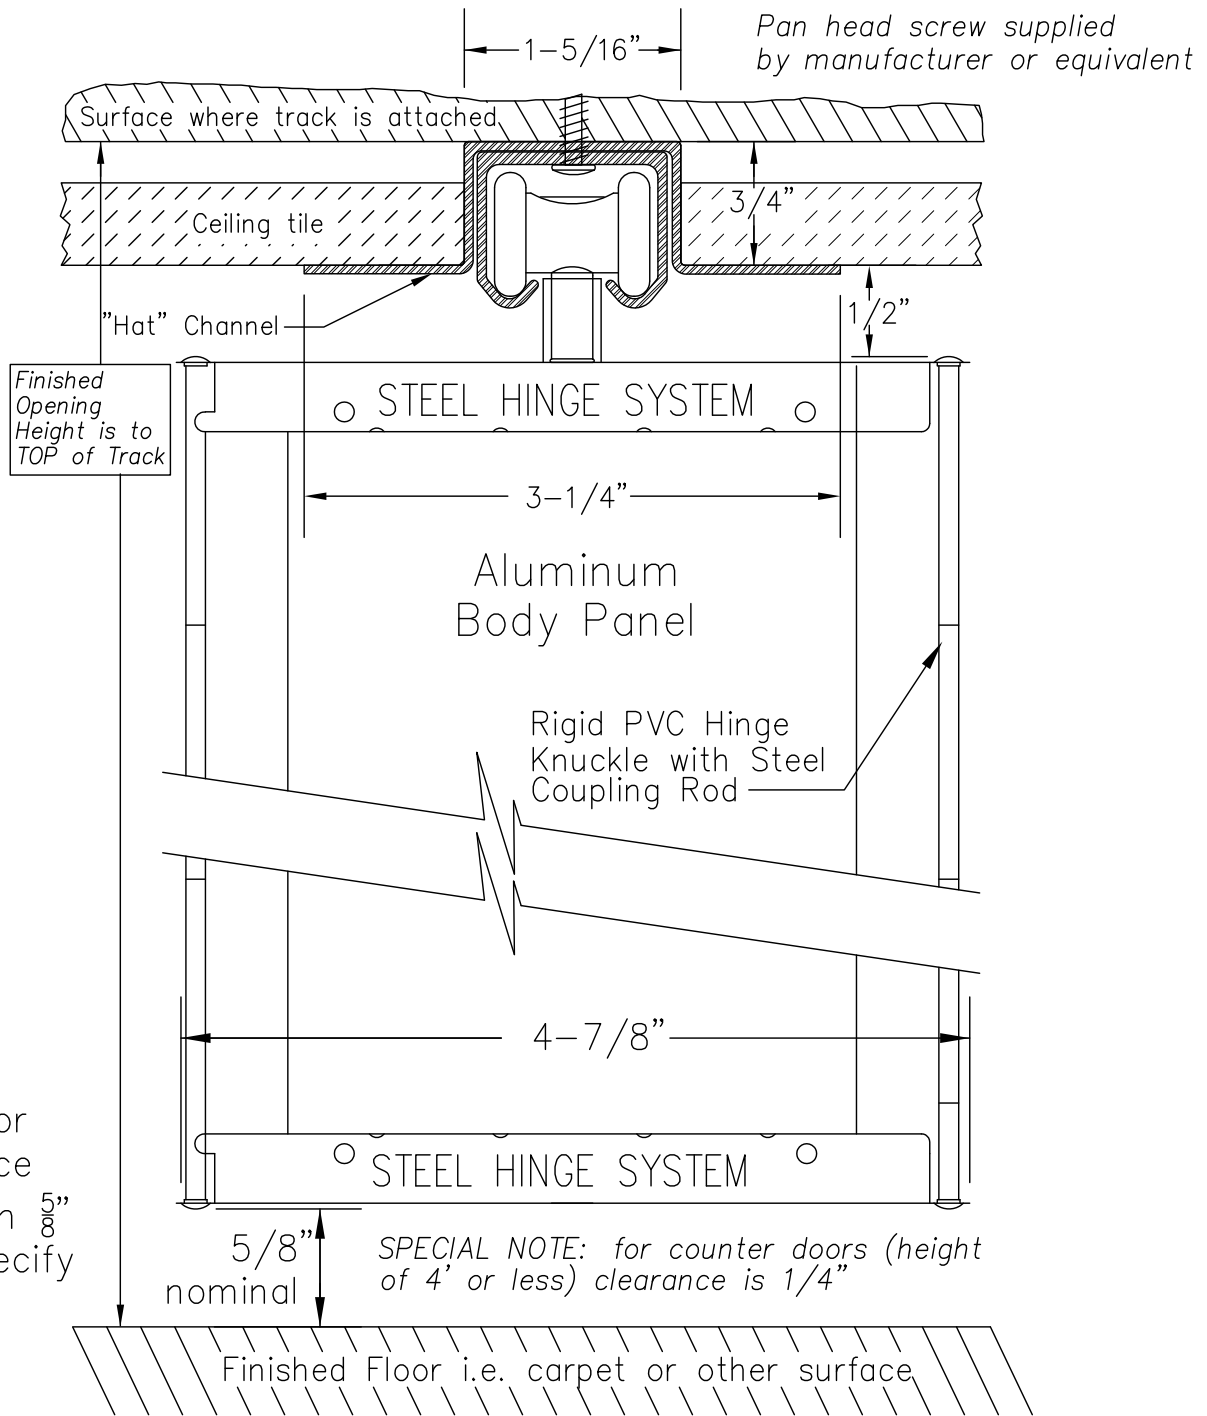

Recessed Track

Woodfold Manufacturing, Inc.
 PO Box 346 Forest Grove OR 97116
<http://www.woodfold.com>

CAD RETK-740

○ RECESSED TRACK — MODEL 740