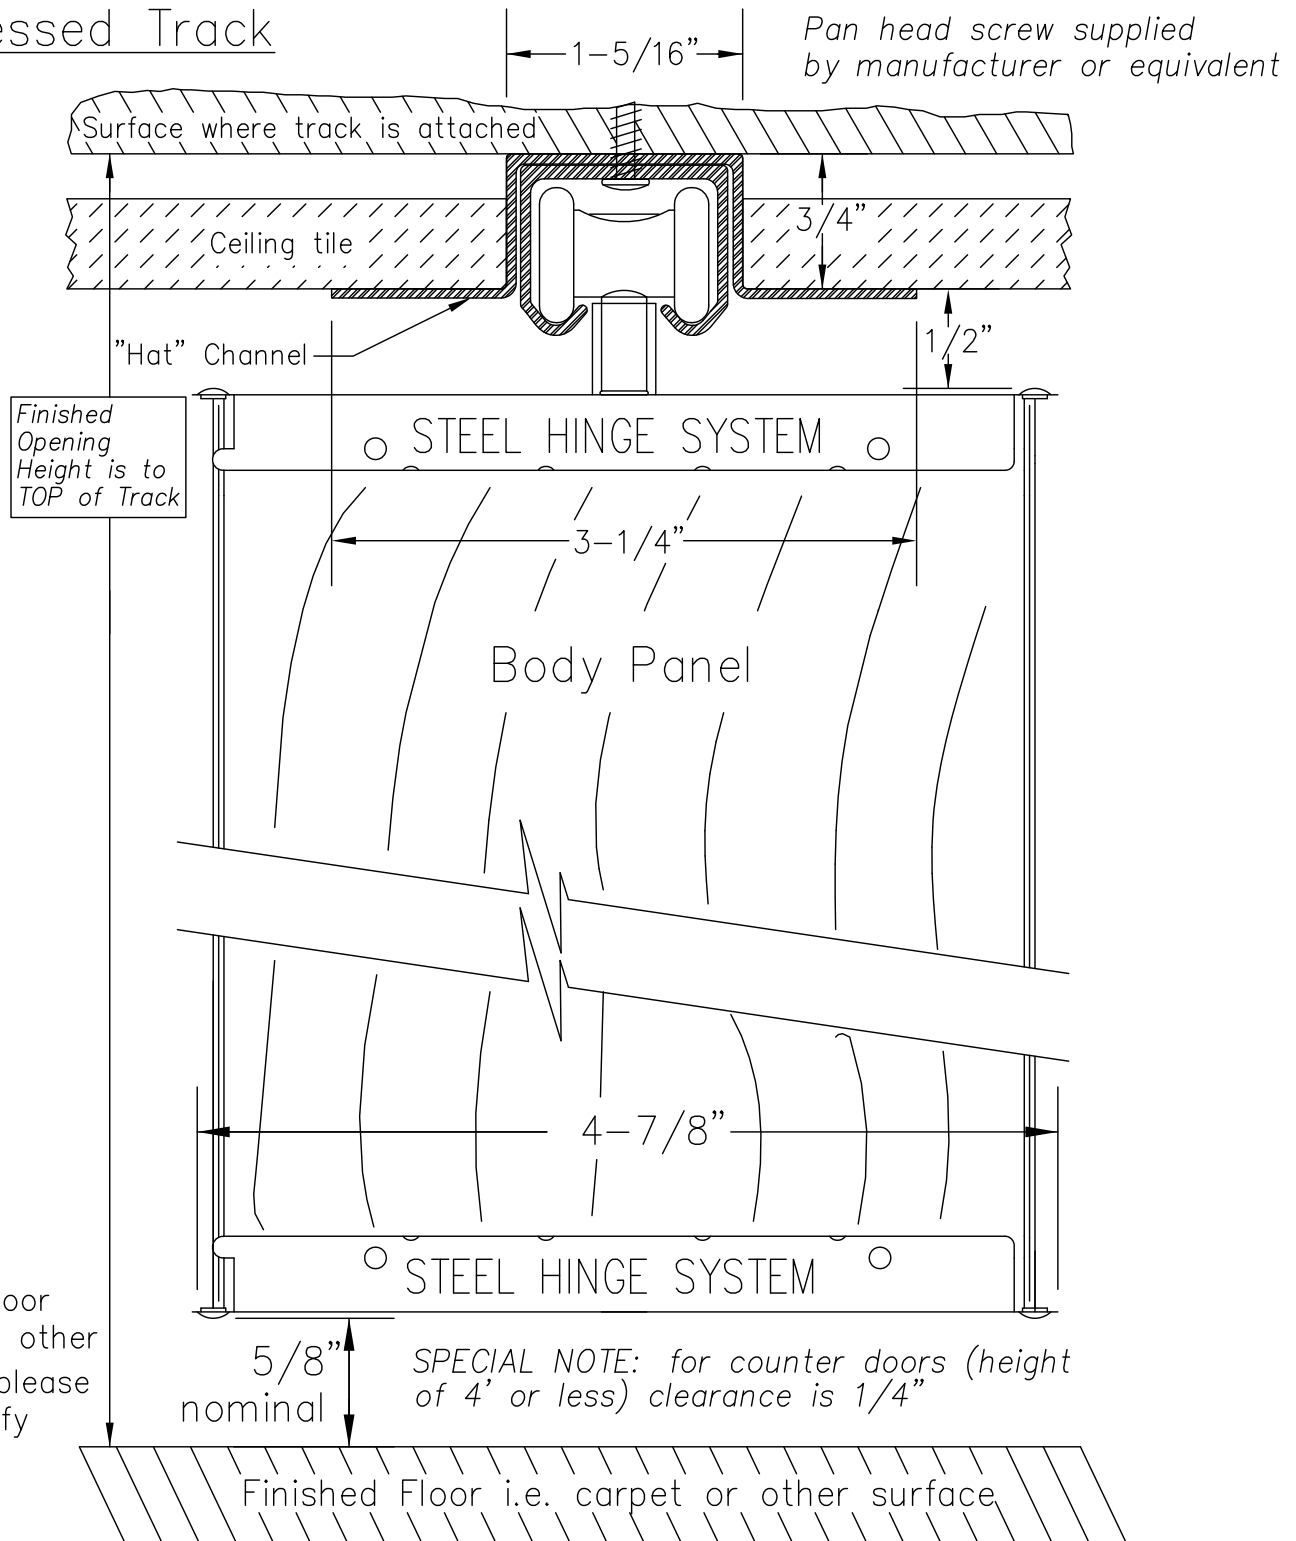

# Recessed Track

Woodfold Manufacturing, Inc.  
 PO Box 346 Forest Grove OR 97116  
<http://www.woodfold.com>

CAD RETK-140

○ RECESSED TRACK — MODEL 140