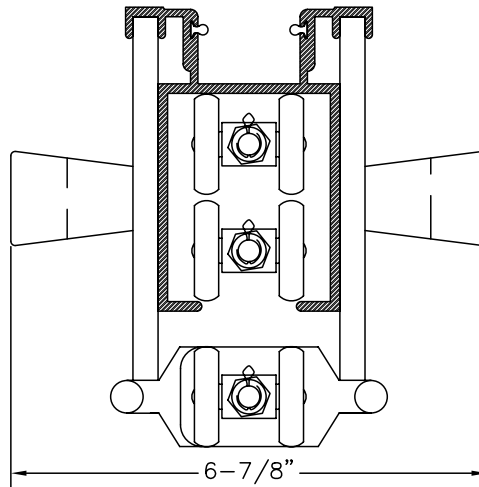

Multiple Meeting Options

Other configurations
available

Woodfold Manufacturing, Inc.
PO Box 346 Forest Grove OR 97116
<http://www.woodfold.com>

CAD MMOP3300

MUTIPLE MEETING OPTIONS – MODEL 3300