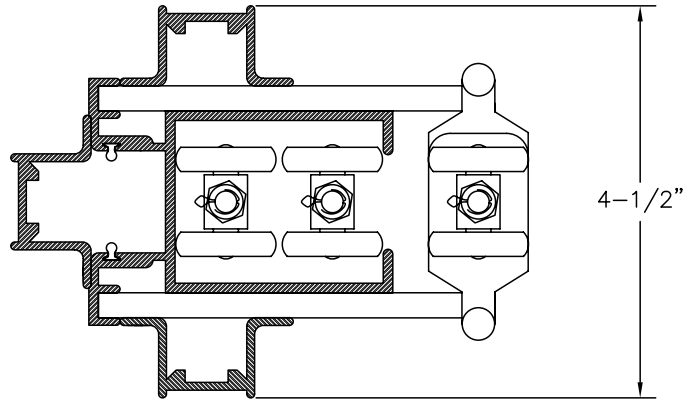

Multiple Meeting Options

Other configurations
available

Woodfold Manufacturing, Inc.
PO Box 346 Forest Grove OR 97116
<http://www.woodfold.com>

CAD MMOP3300

MUTIPLE MEETING OPTIONS – MODEL 3300