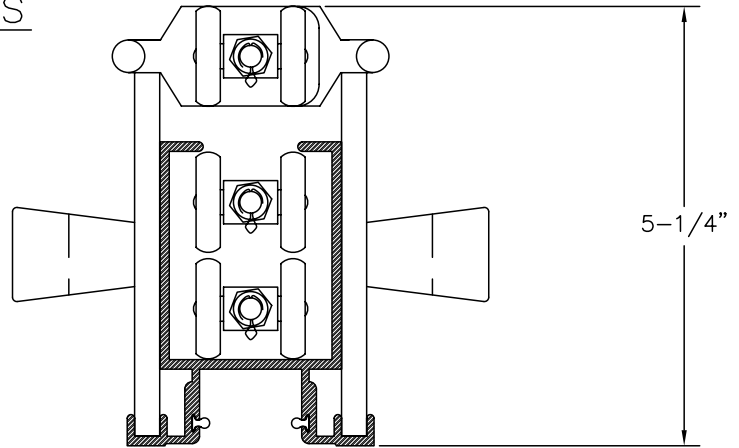

Multiple Meeting Options

Other configurations
available

Woodfold Manufacturing, Inc.
PO Box 346 Forest Grove OR 97116
<http://www.woodfold.com>

CAD MMOP3300

MUTIPLE MEETING OPTIONS – MODEL 3300