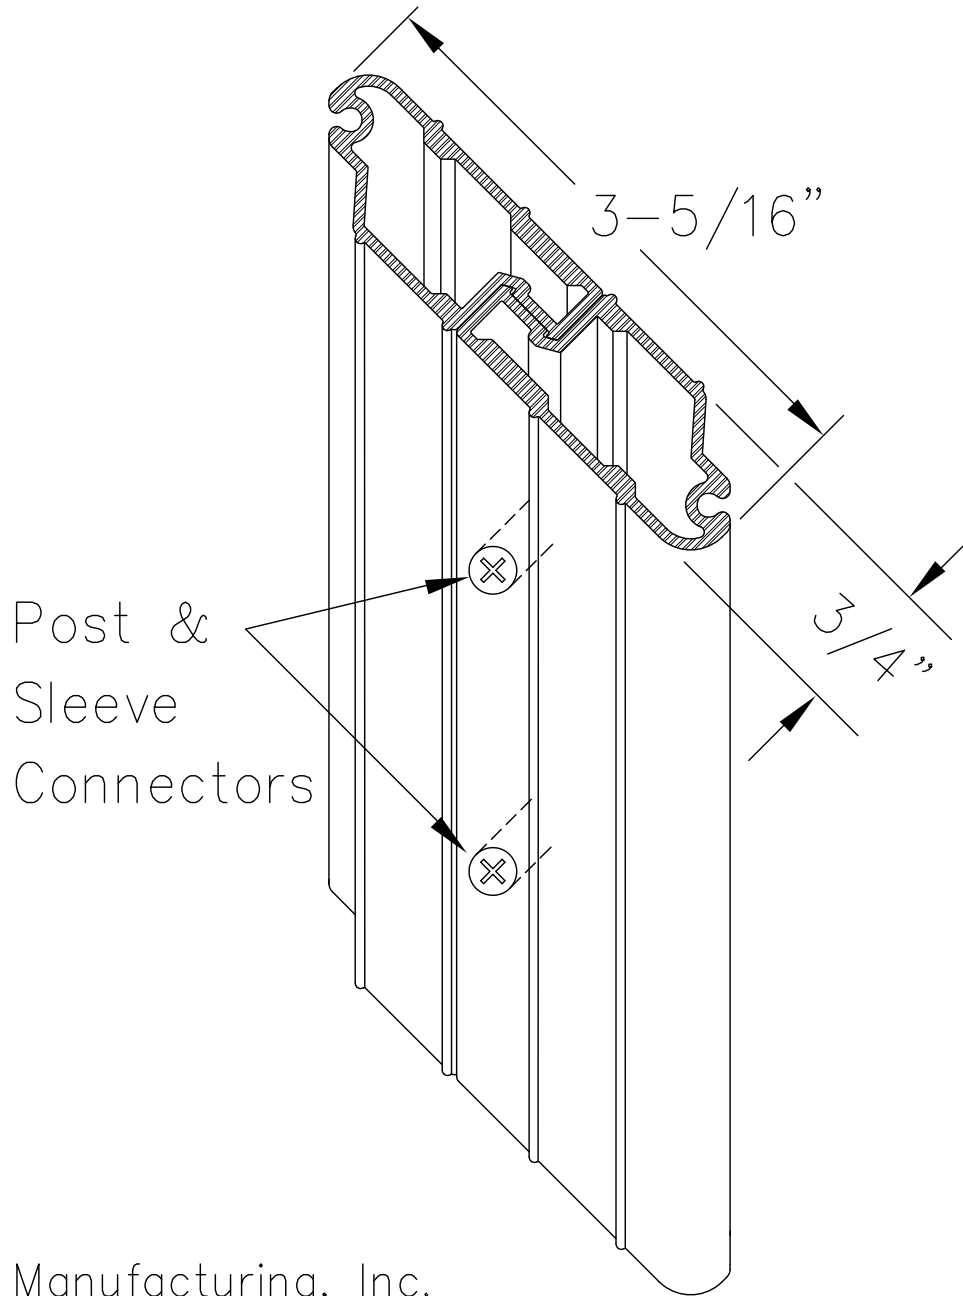

Intermediate Rolling Post

Woodfold Manufacturing, Inc.
PO Box 346 Forest Grove OR 97116
<http://www.woodfold.com>

CAD IRP-640

○ INTERMEDIATE ROLLING POST – MODEL 640